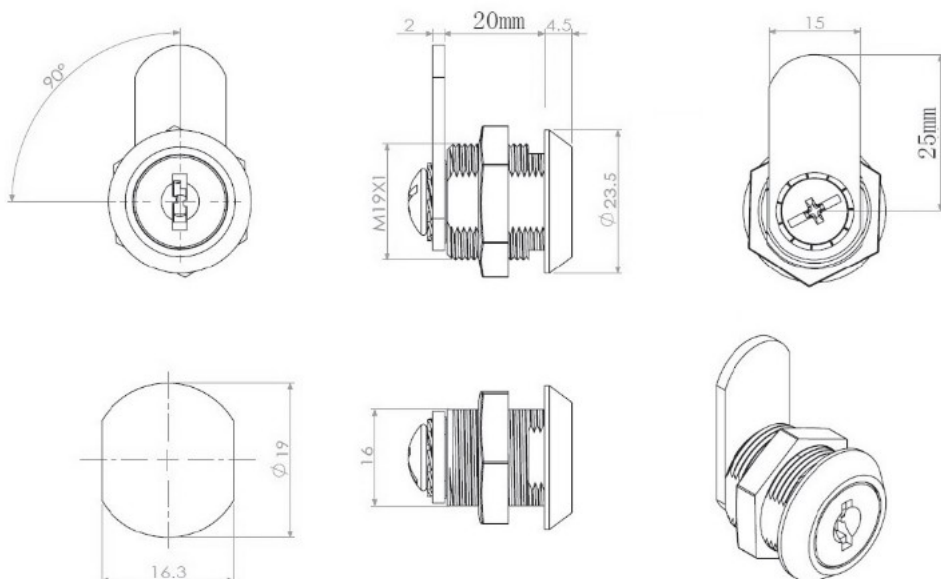

## Description:

Cam Lock 1920, 90DG, Black Anodized, Cam No. A01, CK SISO

## Item number:

14.04.485-4

Units	Box	Carton	HS Code	Barcode
Pcs.	12	240	8301300000	
				5704866506960